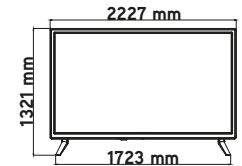

FAST PROCESSOR

BLUETOOTH & USB

PURE COLOR | 4K HDR

WIFI EMBEDDED

DOLBY ATMOS

MT100EG8000QF

Metal Base

Voice Control