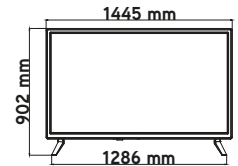

VOICE CONTROL

FAST PROCESSOR

BLUETOOTH & USB

PURE COLOR | 4K HDR

WIFI EMBEDDED

DOLBY AUDIO

MT65EG8000QF