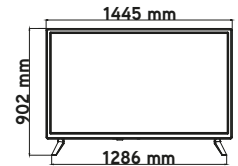

BLUETOOTH & USB

PURE COLOR | 4K HDR

WiFi EMBEDDED

DOLBY AUDIO

MT65EG8000F

Metal Base

Voice Control