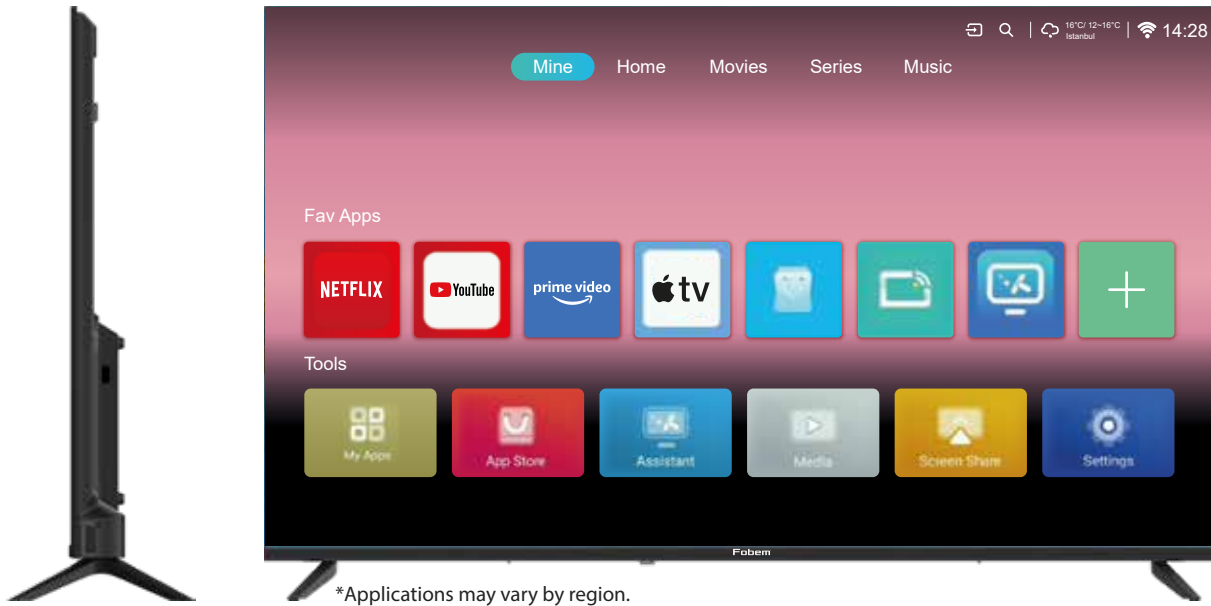

*Applications may vary by region.