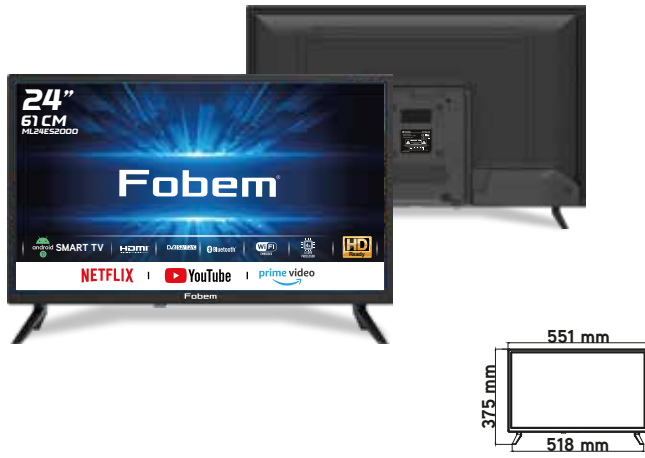

ML24ES2000

DLED	HD ready	200 Hz	
4x QUAD CORE PROCESSOR	8GB ROM 1 GB RAM	2x USB	
HDMI 3x INPUT	Bluetooth	WiFi EMBEDDED	
DVB/S2/T2/C H.265 HEVC CI+	2x 5W STEREO SPEAKERS	EXTERNAL 12V INPUT	

DLED	HD ready	200 Hz	
4x QUAD CORE PROCESSOR	8GB ROM 1 GB RAM	2x USB	
HDMI 3x INPUT	Bluetooth	WiFi EMBEDDED	
DVB/S2/T2/C H.265 HEVC CI+	2x 10W STEREO SPEAKERS		

DLED	HD ready	200 Hz	
4x QUAD CORE PROCESSOR	8GB ROM 1 GB RAM	2x USB	
HDMI 3x INPUT	Bluetooth	WiFi EMBEDDED	
DVB/S2/T2/C H.265 HEVC CI+	2x 10W STEREO SPEAKERS