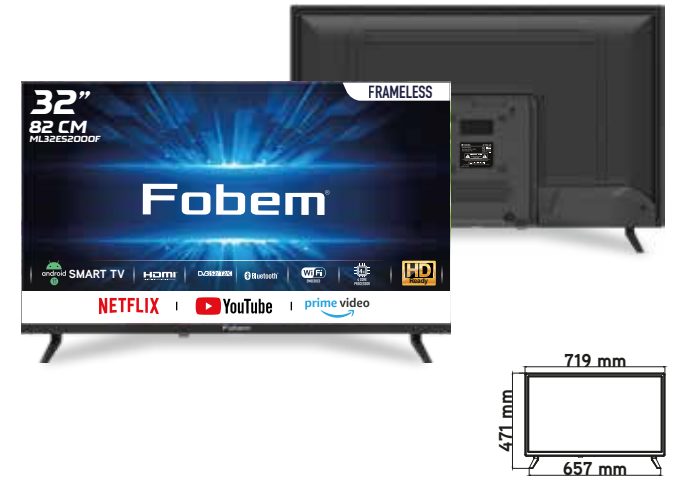

ML32ES2000F

DLED	HD ready	200 Hz	
4x QUAD CORE PROCESSOR	8GB ROM 1 GB RAM	2x USB	
HDMI 3x INPUT	Bluetooth	WiFi EMBEDDED	
DVB/S2/T2/C H.265 HEVC CI+	2x 5W STEREO SPEAKERS	EXTERNAL 12V INPUT	

DLED	HD ready	200 Hz	
4x QUAD CORE PROCESSOR	8GB ROM 1 GB RAM	2x USB	
HDMI 3x INPUT	Bluetooth	WiFi EMBEDDED	
DVB/S2/T2/C H.265 HEVC CI+	2x 10W STEREO SPEAKERS		

DLED	HD ready	200 Hz	
4x QUAD CORE PROCESSOR	8GB ROM 1 GB RAM	2x USB	
HDMI 3x INPUT	Bluetooth	WiFi EMBEDDED	
DVB/S2/T2/C H.265 HEVC CI+	2x 10W STEREO SPEAKERS