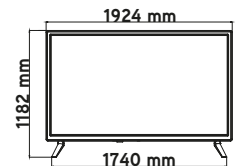

FAST PROCESSOR

BLUETOOTH & USB

PURE COLOR | 4K HDR

WiFi EMBEDDED

DOLBY AUDIO

MT85EG8000QF