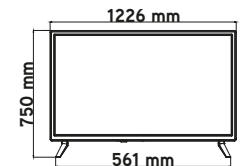

BLUETOOTH & USB

PURE COLOR | 4K HDR

WIFI EMBEDDED

DOLBY AUDIO

MT55EG8000QF